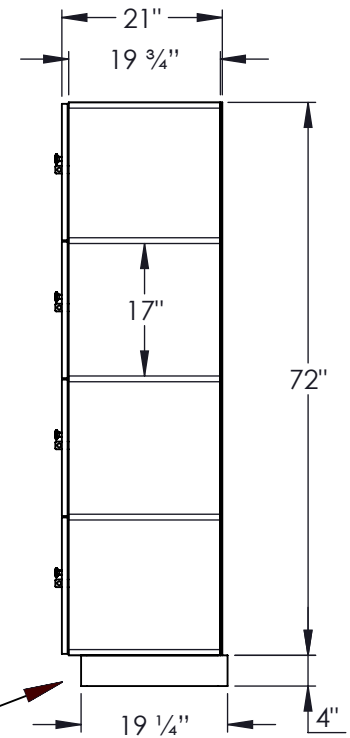

(NOTE: PREMIER LOCKER SHOWN WITHOUT SIDE PANEL OR SLOPING HOOD. PLEASE ORDER SEPERATELY.)

MODEL #44361  
 12" WIDE FOUR TIER  
 PREMIER WOOD LOCKER – 3 WIDE  
 WITH STANDARD HASPS

(12) LOCKER COMPARTMENTS  
 EACH COMPARTMENT:  
 10-3/4" W x 17" H x 19-3/4" D

SIDE VIEW

(BASES ARE MADE OF INDUSTRIAL GRADE PARTICLEBOARD AND ARE COVERED IN A DURABLE BLACK LAMINATE. PLEASE SET BASE TO ALLOW 5/8" BETWEEN THE BACK OF THE LOCKER AND THE WALL FOR AIR VENTILATION.)

**MODEL #44361**

12" WIDE FOUR TIER  
 PREMIER WOOD LOCKER  
 WITH STANDARD HASPS  
 SIX FEET HIGH (ADD 4" FOR BASE)

AVAILABLE FINISHES: ARCTIC WHITE, WINTER FOG,  
 CARBON MESH, SILVER TEAK, RED OAK, SKYLINE WALNUT

DRAWN: 4/2024